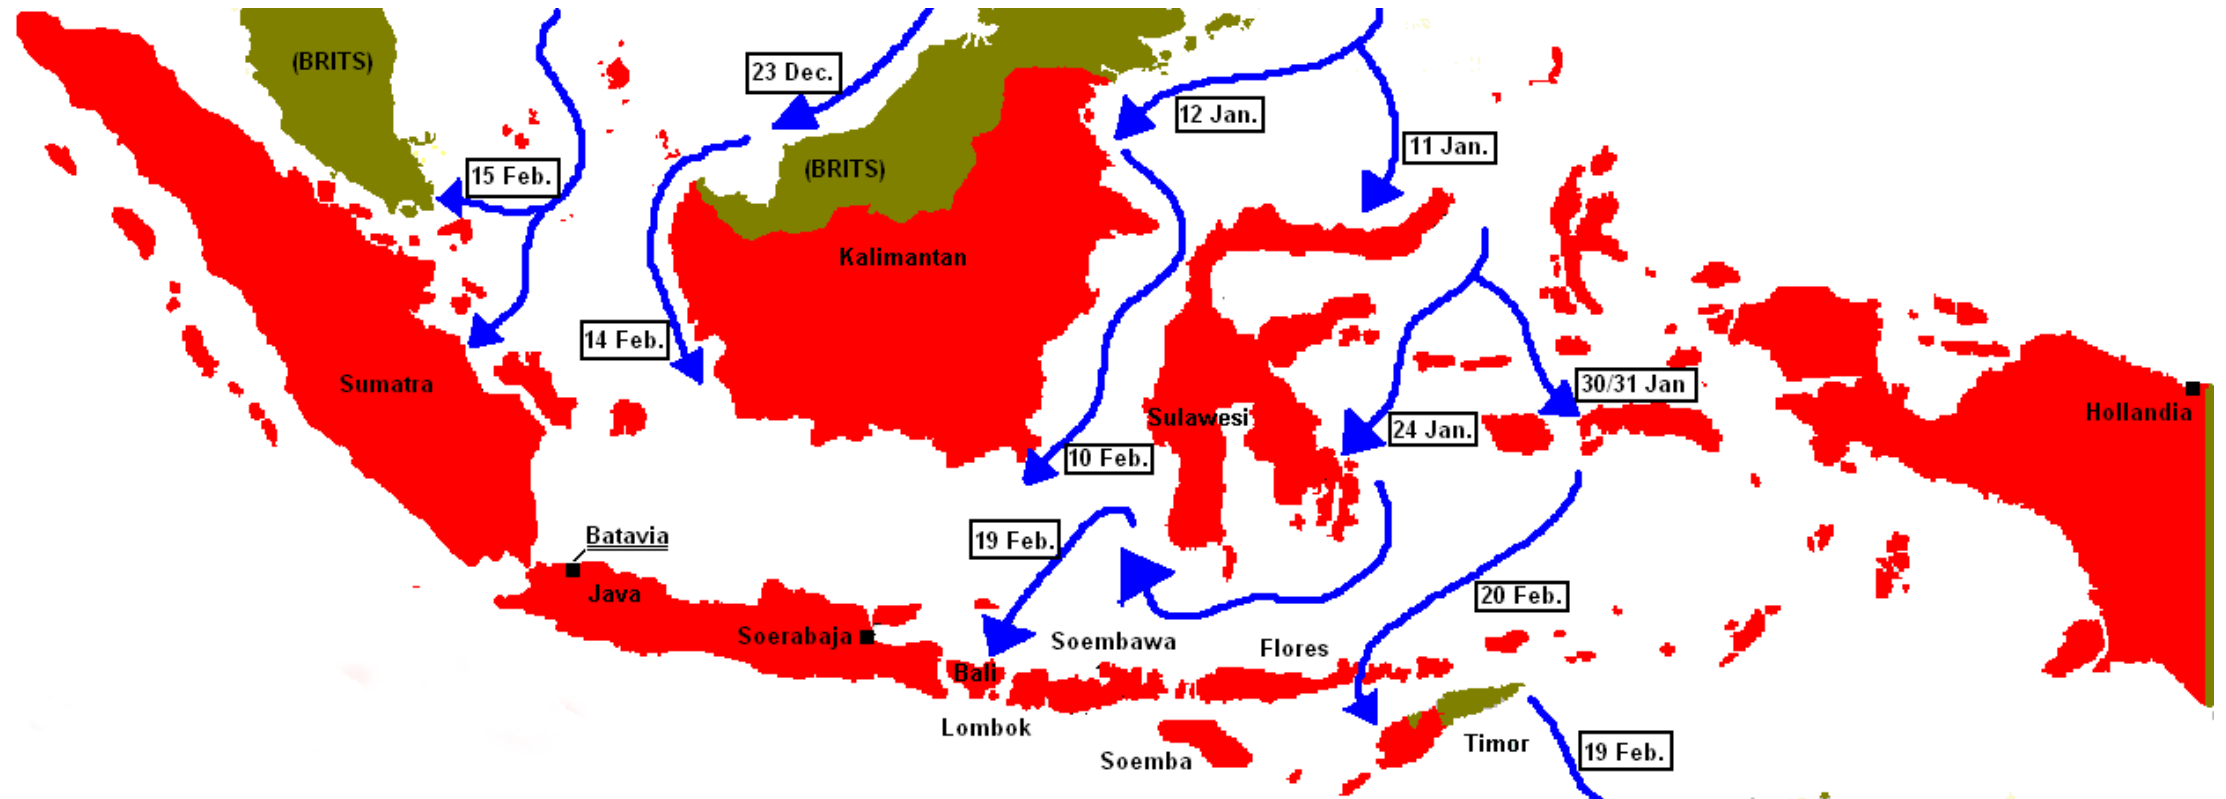

# 7 July 1937

- Clash near the Marco Polo Bridge, close to Beijing
- Start of Sino-Japanese War

11 May – 16 September 1939

- Battles of Khalkhin Gol
- Border skirmishes since 1932
- Japanese now turn southward for resources.

12 August 1940

- Battle of Britain begins

22 June 1941

- Launching of Operation Barbarossa

7 December 1941

- Attack on Pearl Harbor

7 December 1941

- Attack on Pearl Harbor

# 23 December – 19 February 1941-1942

- Japanese invade the Dutch East Indies (Indonesia)

# August 9 – September 3, 1945

- Soviet-Japanese War