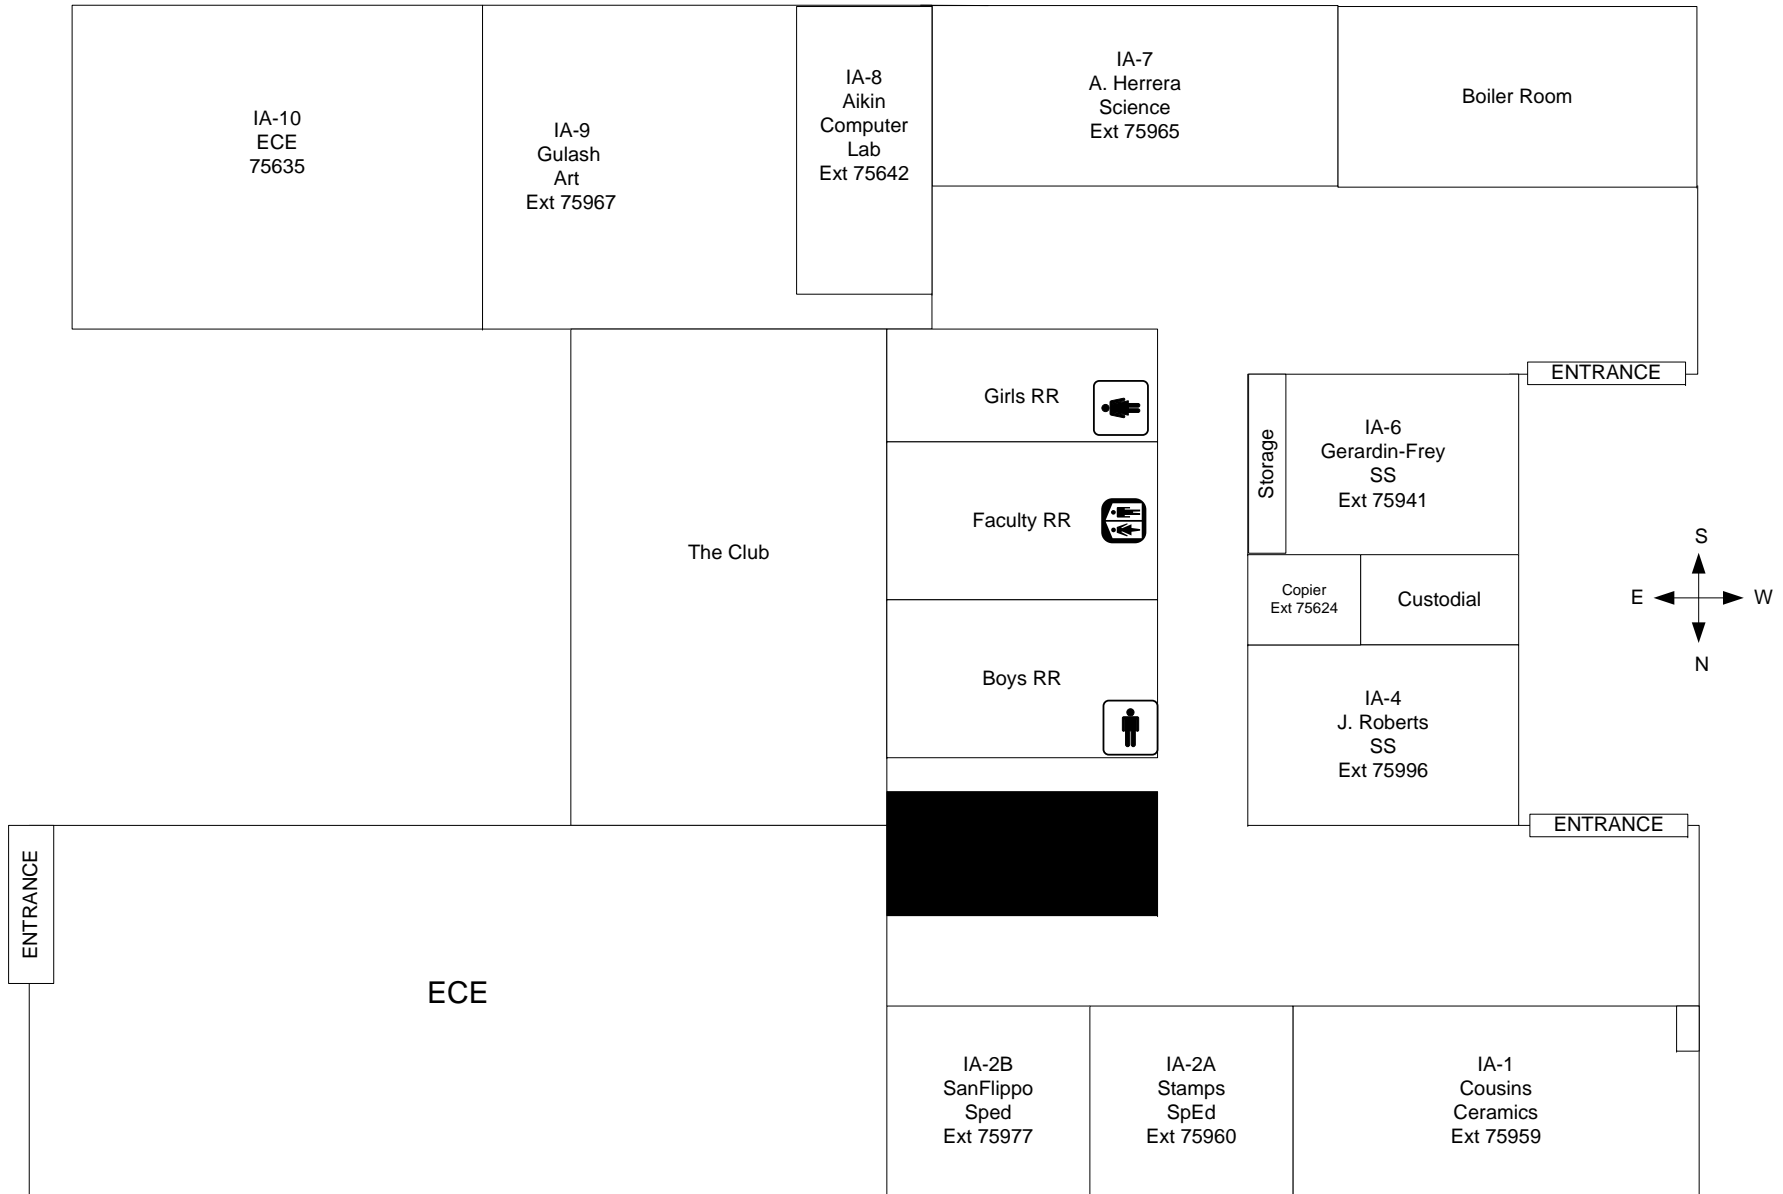

Sutro Street
WEST PARKING LOT

EAST PARKING LOT

Industrial Arts Building

Building C

Building D

Building B

Library Building

South Gym
North Gym

C BUILDING 2013-2014

-NOT TO SCALE-

D BUILDING 2013 - 2014

-NOT TO SCALE-

Upper D Building/Gym 2013 - 2014

IA BUILDING 2013 - 2014

NOT TO SCALE