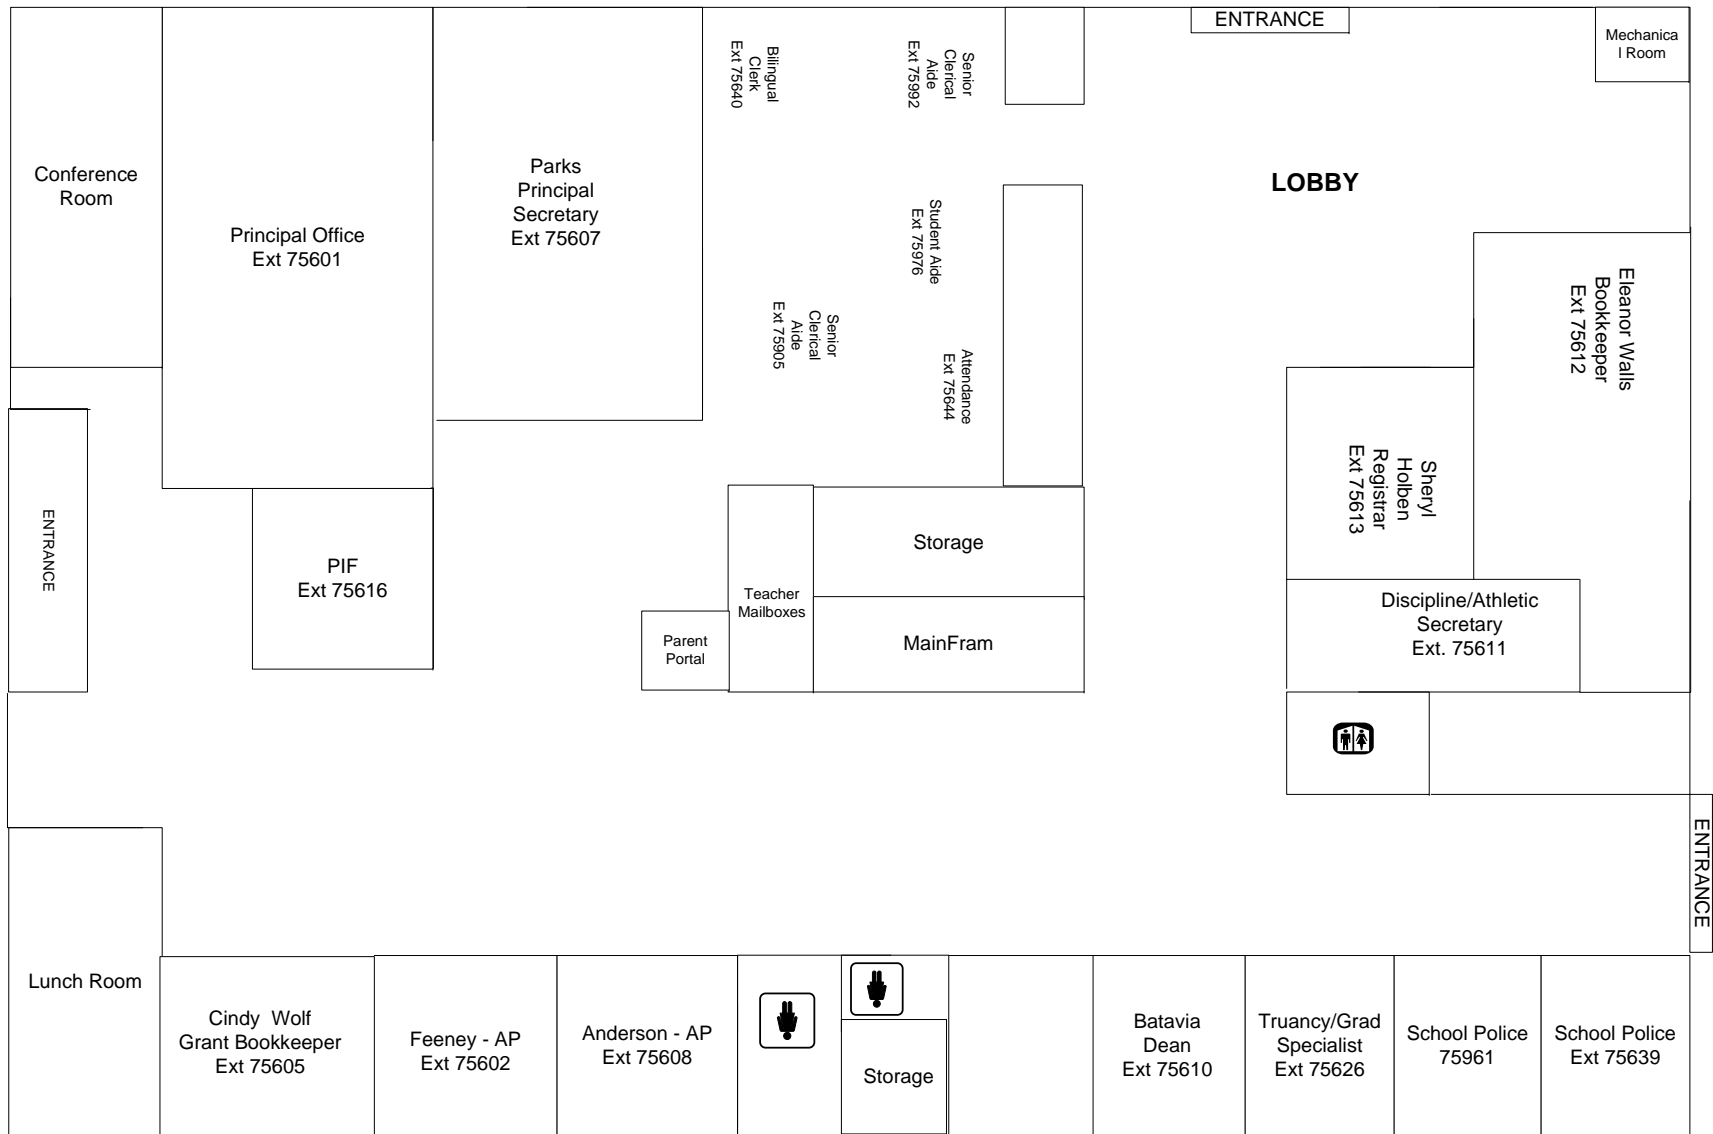

Sutro Street
WEST PARKING LOT

EAST PARKING LOT

Industrial Arts Building

Building C

Building D

Building B

Library Building

South Gym
North Gym

New Gym

Building A

Administration Building

Cafeteria/Theater

McCarran Boulevard

Procter Hug High School Campus Map

Administration Building 2013 - 2014

-NOT TO SCALE-

Library 2013-2014

-NOT TO SCALE-

Cafeteria/Theater 2013 - 2014

-NOT TO SCALE-

A BUILDING 2013 - 2014

-NOT TO SCALE-

B BUILDING 2013 - 2014

-NOT TO SCALE-