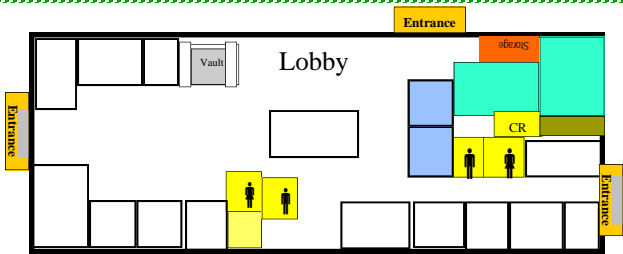

Sutro Street
WEST PARKING LOT

EAST PARKING LOT

Industrial Arts Building

Building C

Building D

Building B

Library Building

South Gym
North Gym

New Gym

Building A

Administration Building

Cafeteria/Theater

McCarran Boulevard

Procter Hug High School Campus Map

Administration Building 2013 - 2014

-NOT TO SCALE-