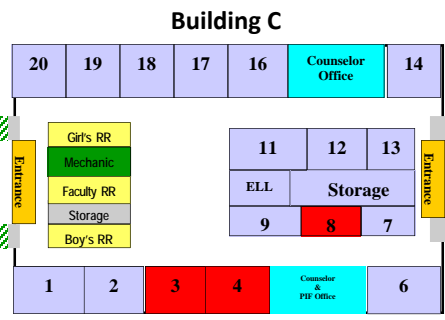

Sutro Street
WEST PARKING LOT

EAST PARKING LOT

Industrial Arts Building

Building C

Building D

Building B

Library Building

South Gym
North Gym

New Gym

Building A

Administration Building

Cafeteria/Theater

McCarran Boulevard

Procter Hug High School Campus Map

Administration Building 2013 - 2014

-NOT TO SCALE-