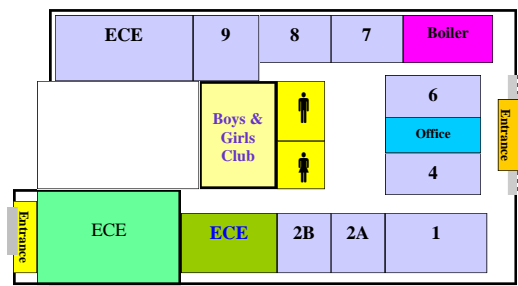

Sutro Street
WEST PARKING LOT

EAST PARKING LOT

Industrial Arts Building

Building C

Building D

Building B

Library Building

South Gym
North Gym

New Gym

Building A

Administration Building

Cafeteria/Theater

McCarran Boulevard

Procter Hug High School Campus Map

Administration Building 2013 - 2014

-NOT TO SCALE-

Library 2013-2014

-NOT TO SCALE-

Cafeteria/Theater 2013 - 2014

-NOT TO SCALE-

A BUILDING 2013 - 2014

-NOT TO SCALE-

B BUILDING 2013 - 2014

-NOT TO SCALE-