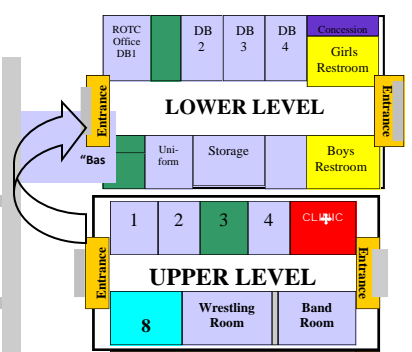

Sutro Street
WEST PARKING LOT

EAST PARKING LOT

Industrial Arts Building

Building C

Building D

Building B

Library Building

South Gym
North Gym

New Gym

Building A

Administration Building

Cafeteria/Theater

McCarran Boulevard

Procter Hug High School Campus Map

Administration Building 2013 - 2014

-NOT TO SCALE-