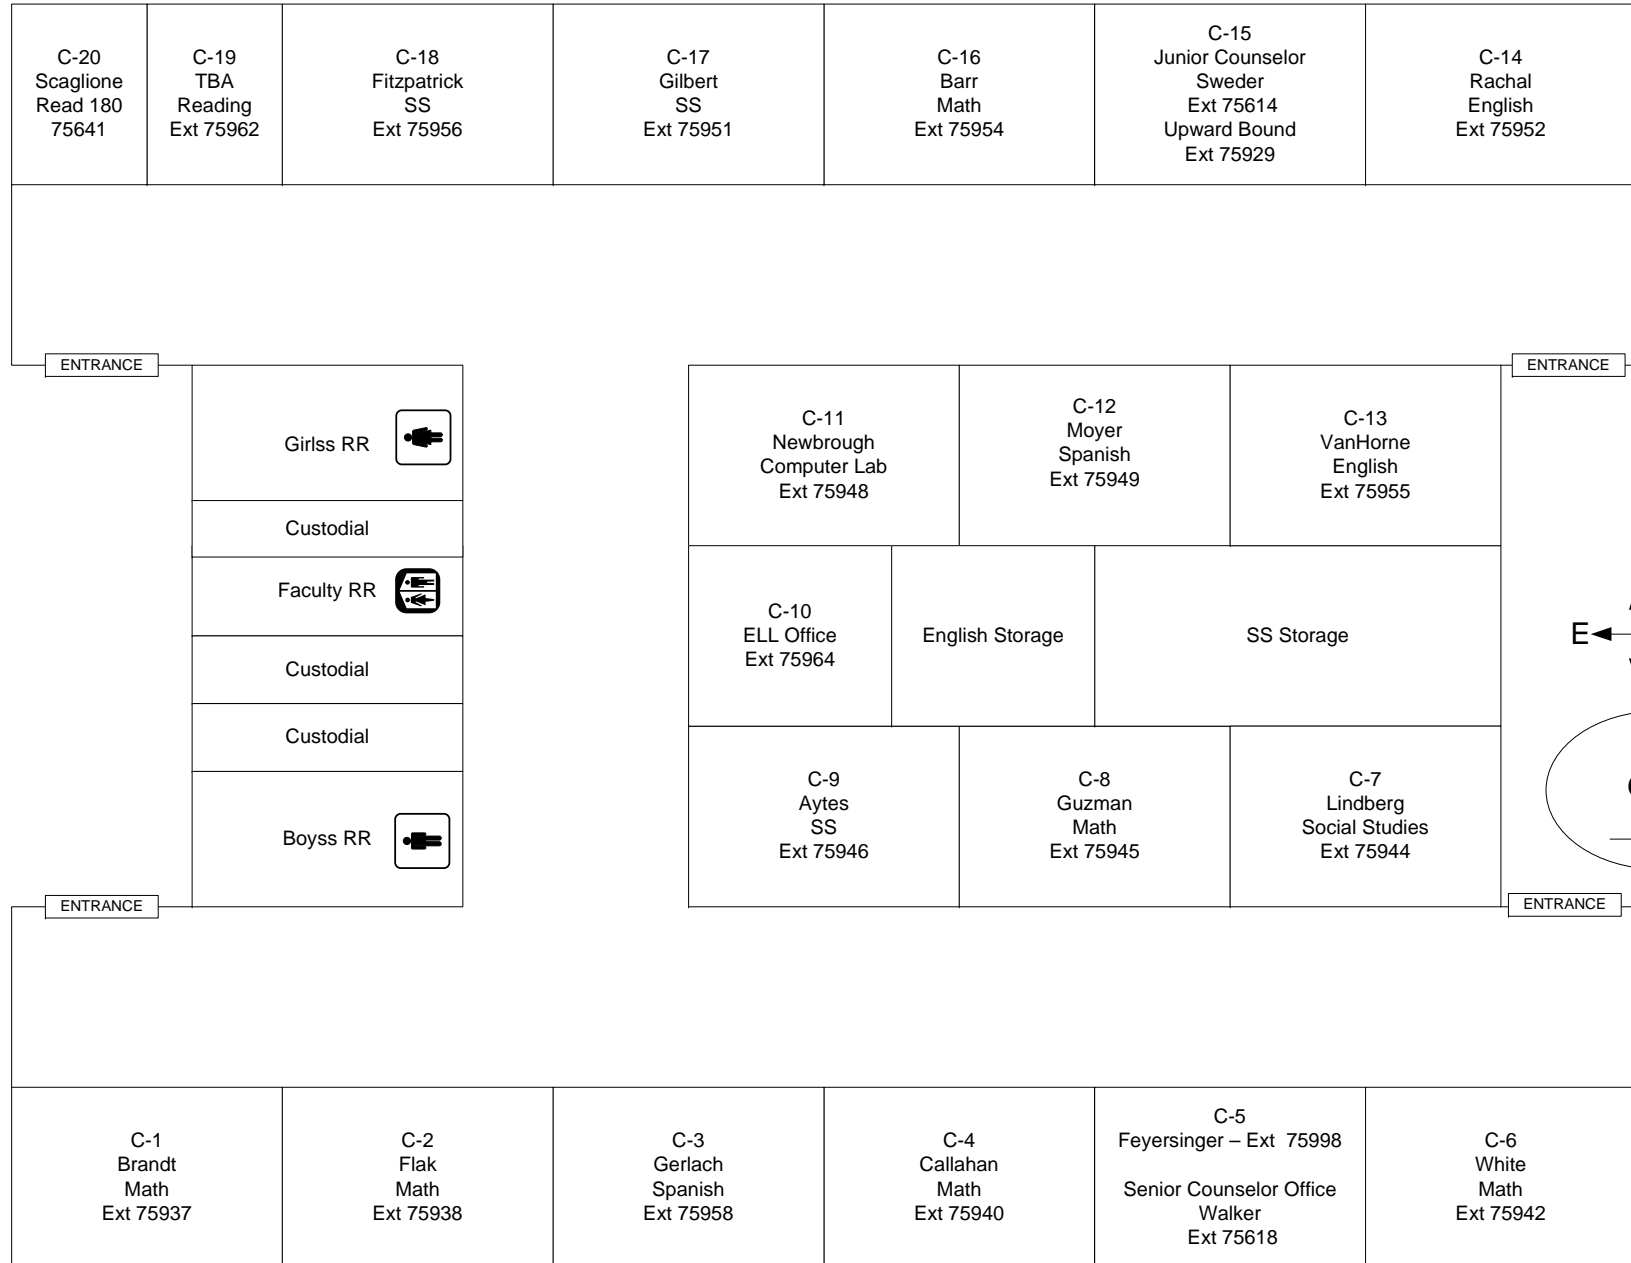

C BUILDING 2013-2014

-NOT TO SCALE-