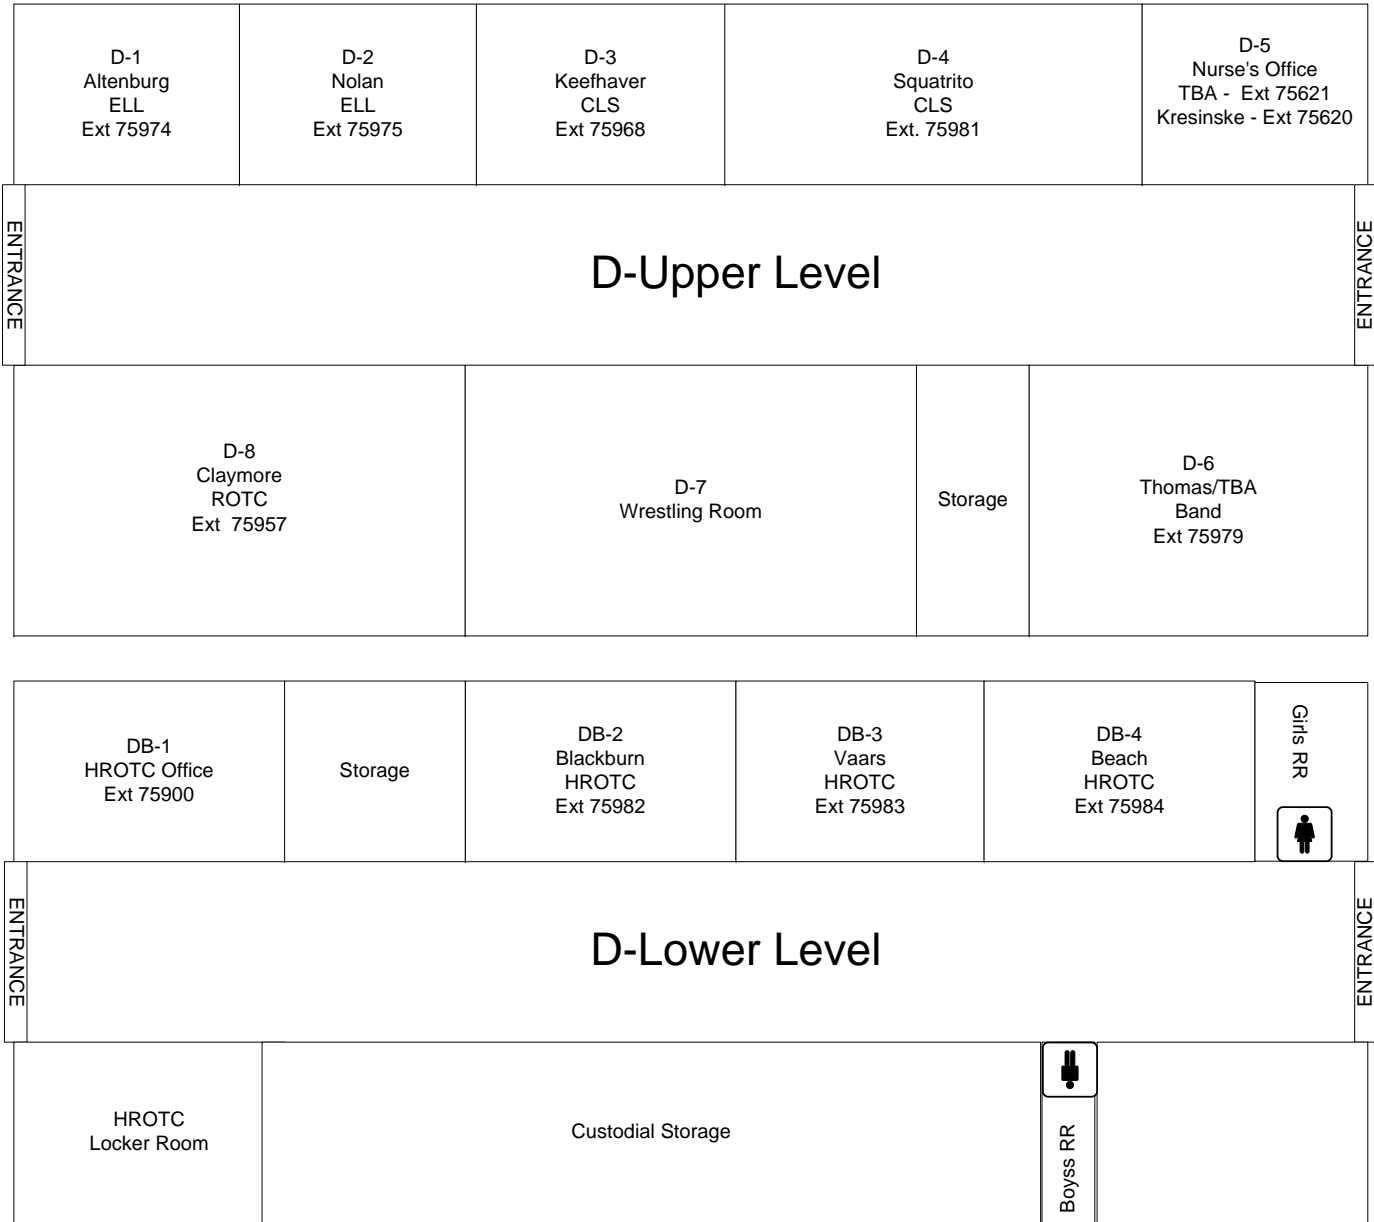

D BUILDING 2013 - 2014

-NOT TO SCALE-