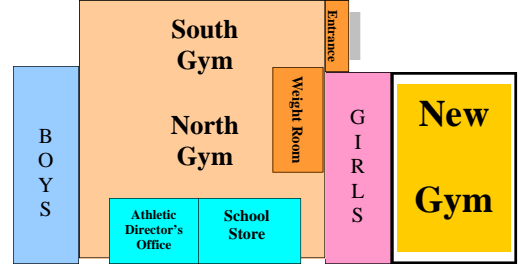

Sutro Street
WEST PARKING LOT

EAST PARKING LOT

Industrial Arts Building

Building C

Building D

Building B

Library Building

South Gym
North Gym

New Gym

Building A

Administration Building

Cafeteria/Theater

McCarran Boulevard

Procter Hug High School Campus Map

Administration Building 2013 - 2014

-NOT TO SCALE-