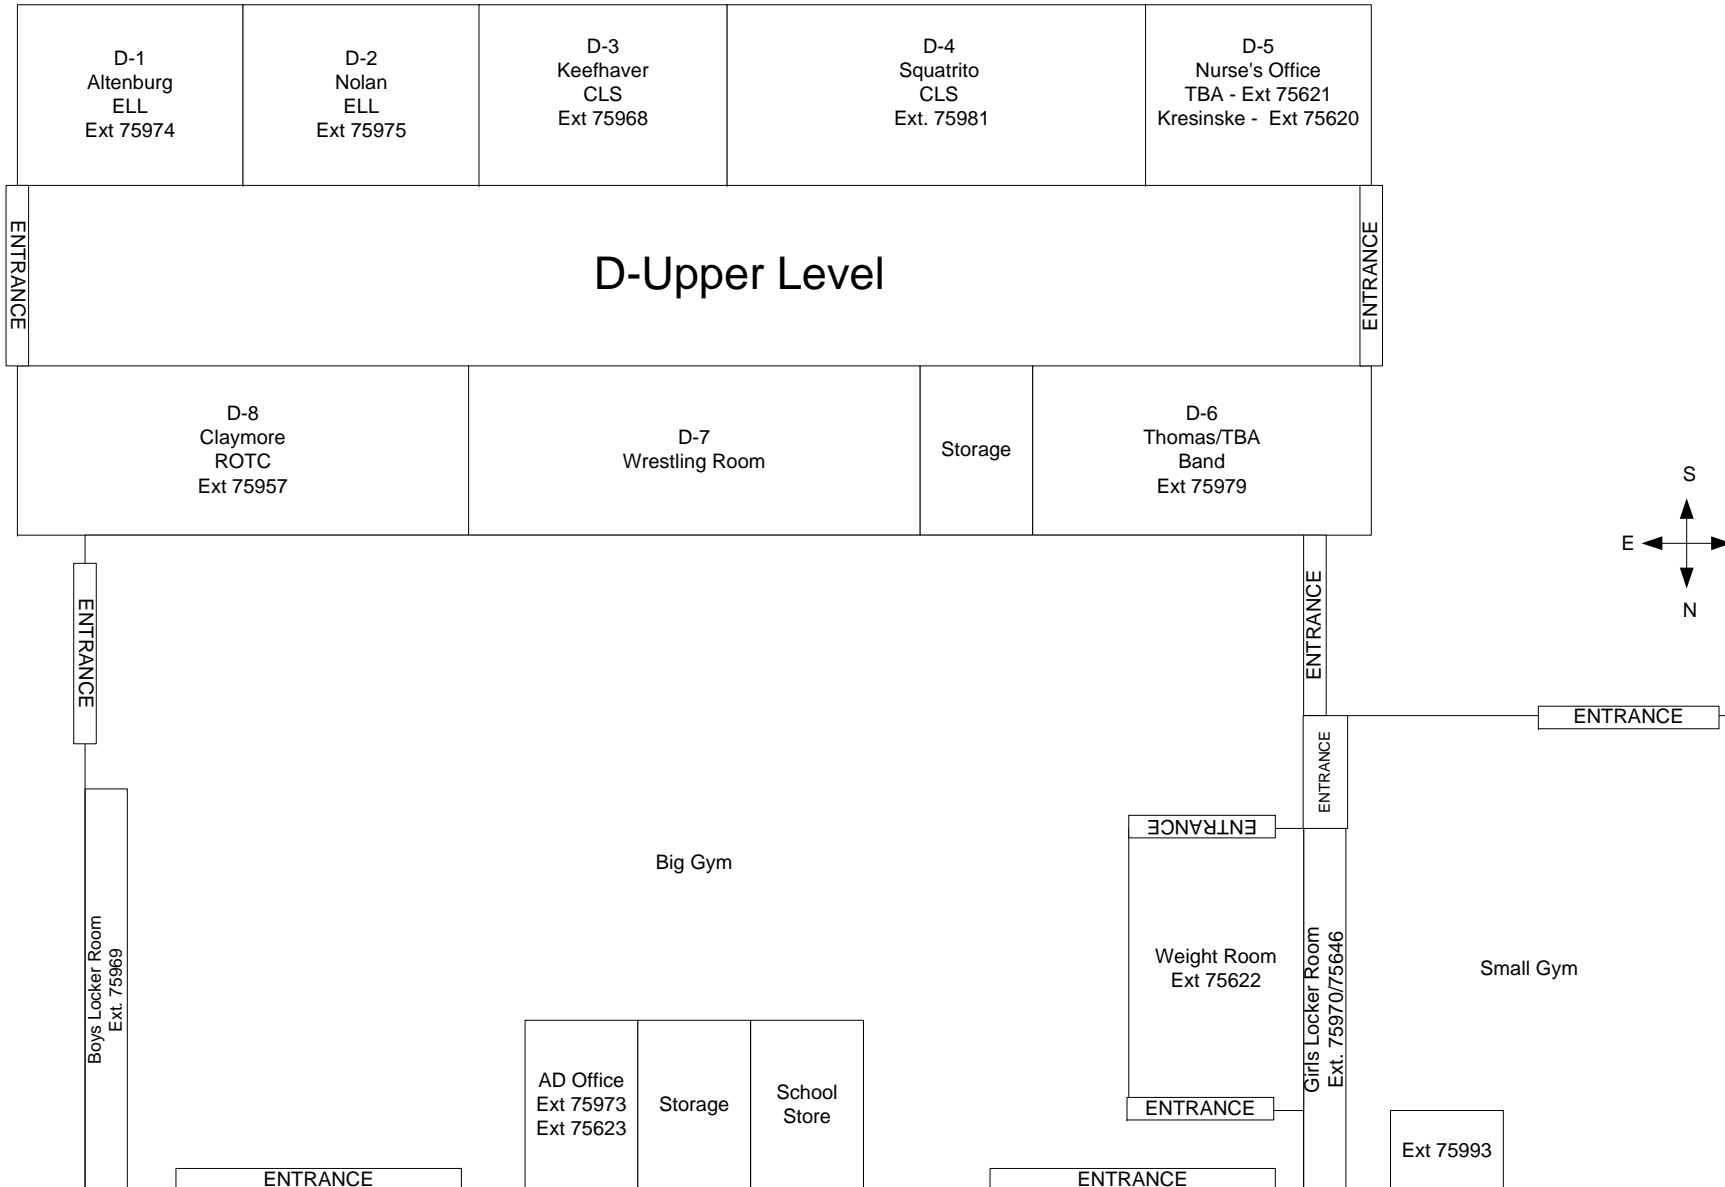

Sutro Street
WEST PARKING LOT

EAST PARKING LOT

Industrial Arts Building

Building C

Building D

Building B

Library Building

South Gym
North Gym

New Gym

Building A

Administration Building

Cafeteria/Theater

McCarran Boulevard

Procter Hug High School Campus Map

Administration Building 2013 - 2014

-NOT TO SCALE-

Library 2013-2014

-NOT TO SCALE-

Cafeteria/Theater 2013 - 2014

-NOT TO SCALE-

A BUILDING 2013 - 2014

-NOT TO SCALE-

B BUILDING 2013 - 2014

-NOT TO SCALE-

C BUILDING 2013-2014

-NOT TO SCALE-

D BUILDING 2013 - 2014

-NOT TO SCALE-

Upper D Building/Gym 2013 - 2014

IA BUILDING 2013 - 2014

NOT TO SCALE