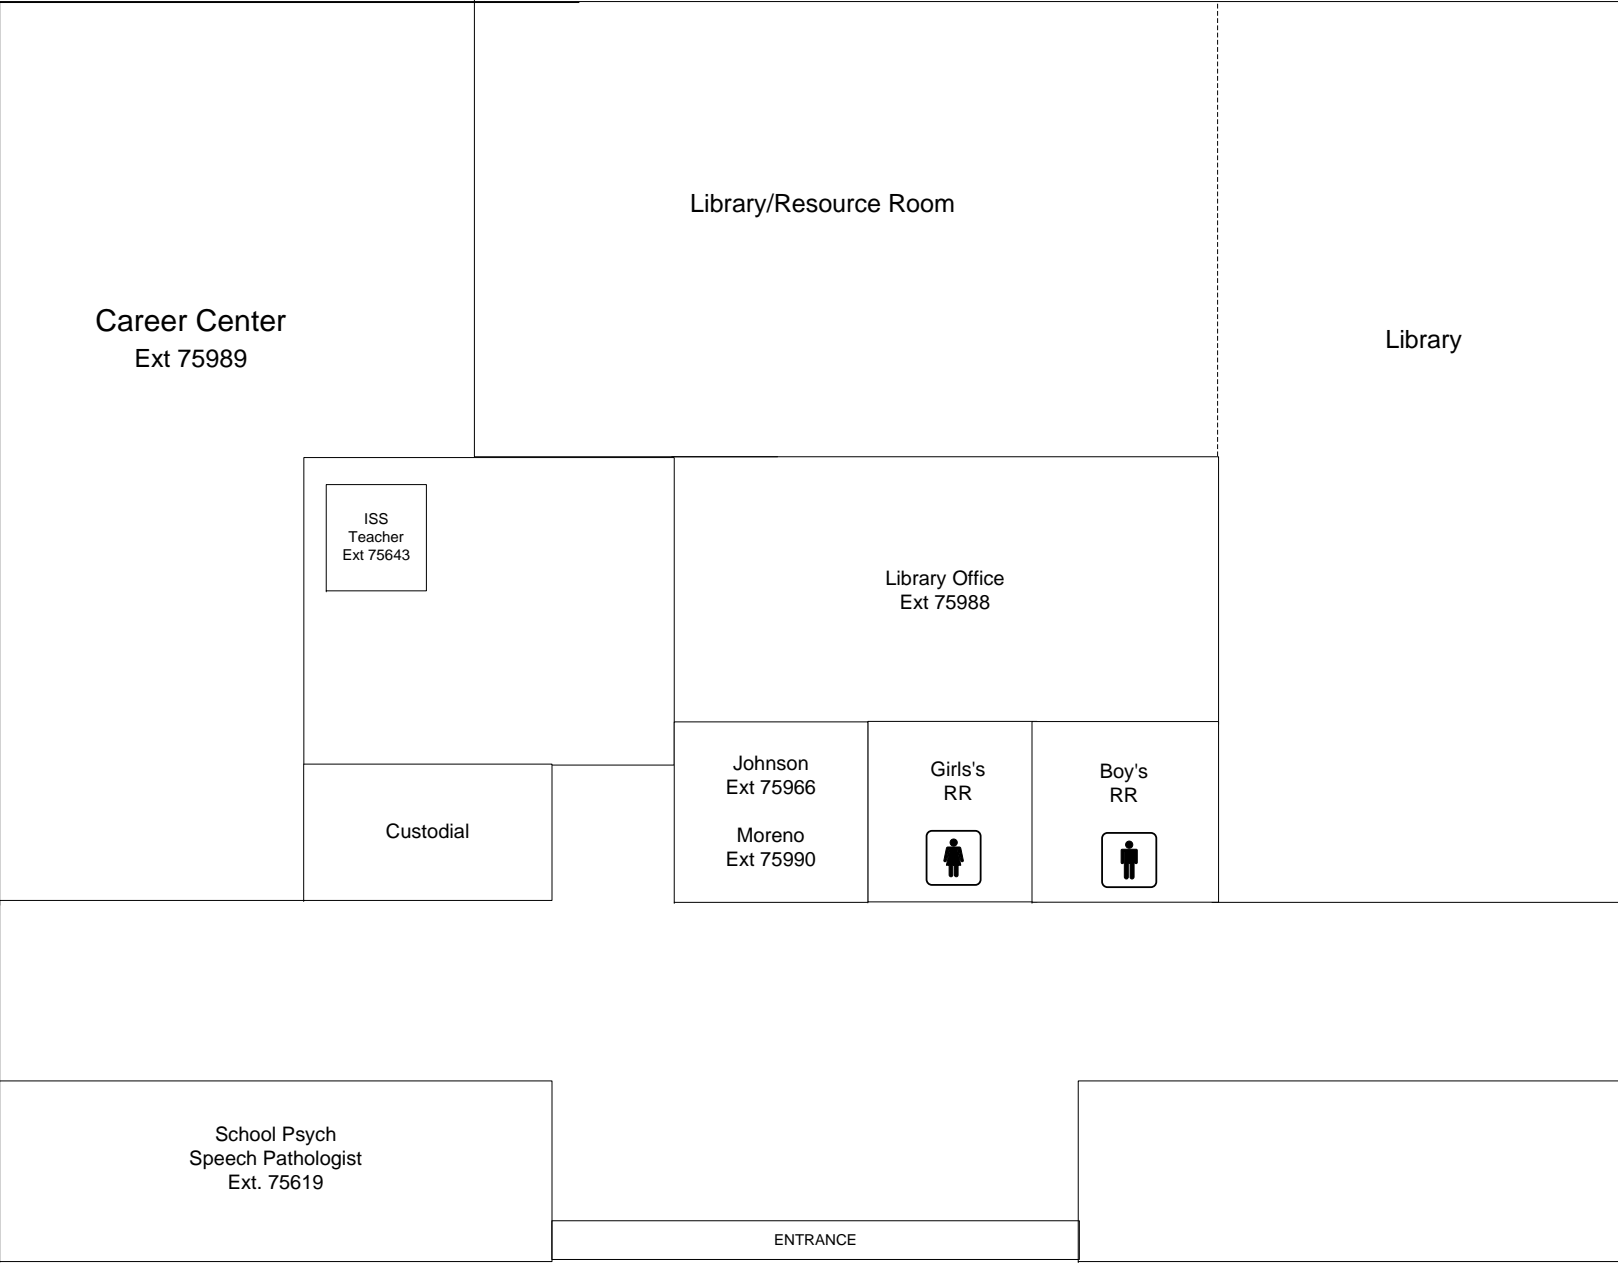

Sutro Street
WEST PARKING LOT

EAST PARKING LOT

Industrial Arts Building

Building C

Building D

Building B

Library Building

South Gym
North Gym

New Gym

Building A

Administration Building

Cafeteria/Theater

McCarran Boulevard

Procter Hug High School Campus Map

Administration Building 2013 - 2014

-NOT TO SCALE-

Library 2013-2014

-NOT TO SCALE-

Cafeteria/Theater 2013 - 2014

-NOT TO SCALE-

A BUILDING 2013 - 2014

-NOT TO SCALE-

B BUILDING 2013 - 2014

-NOT TO SCALE-