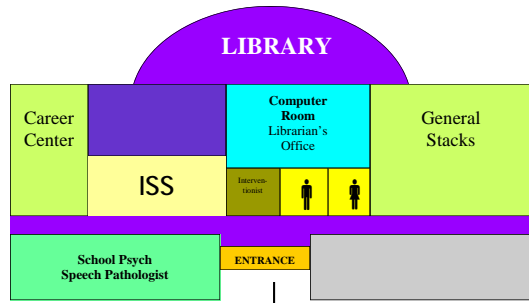

Sutro Street
WEST PARKING LOT

EAST PARKING LOT

Industrial Arts Building

Building C

Building D

Building B

Library Building

South Gym
North Gym

New Gym

Building A

Administration Building

Cafeteria/Theater

McCarran Boulevard

Procter Hug High School Campus Map

Administration Building 2013 - 2014

-NOT TO SCALE-