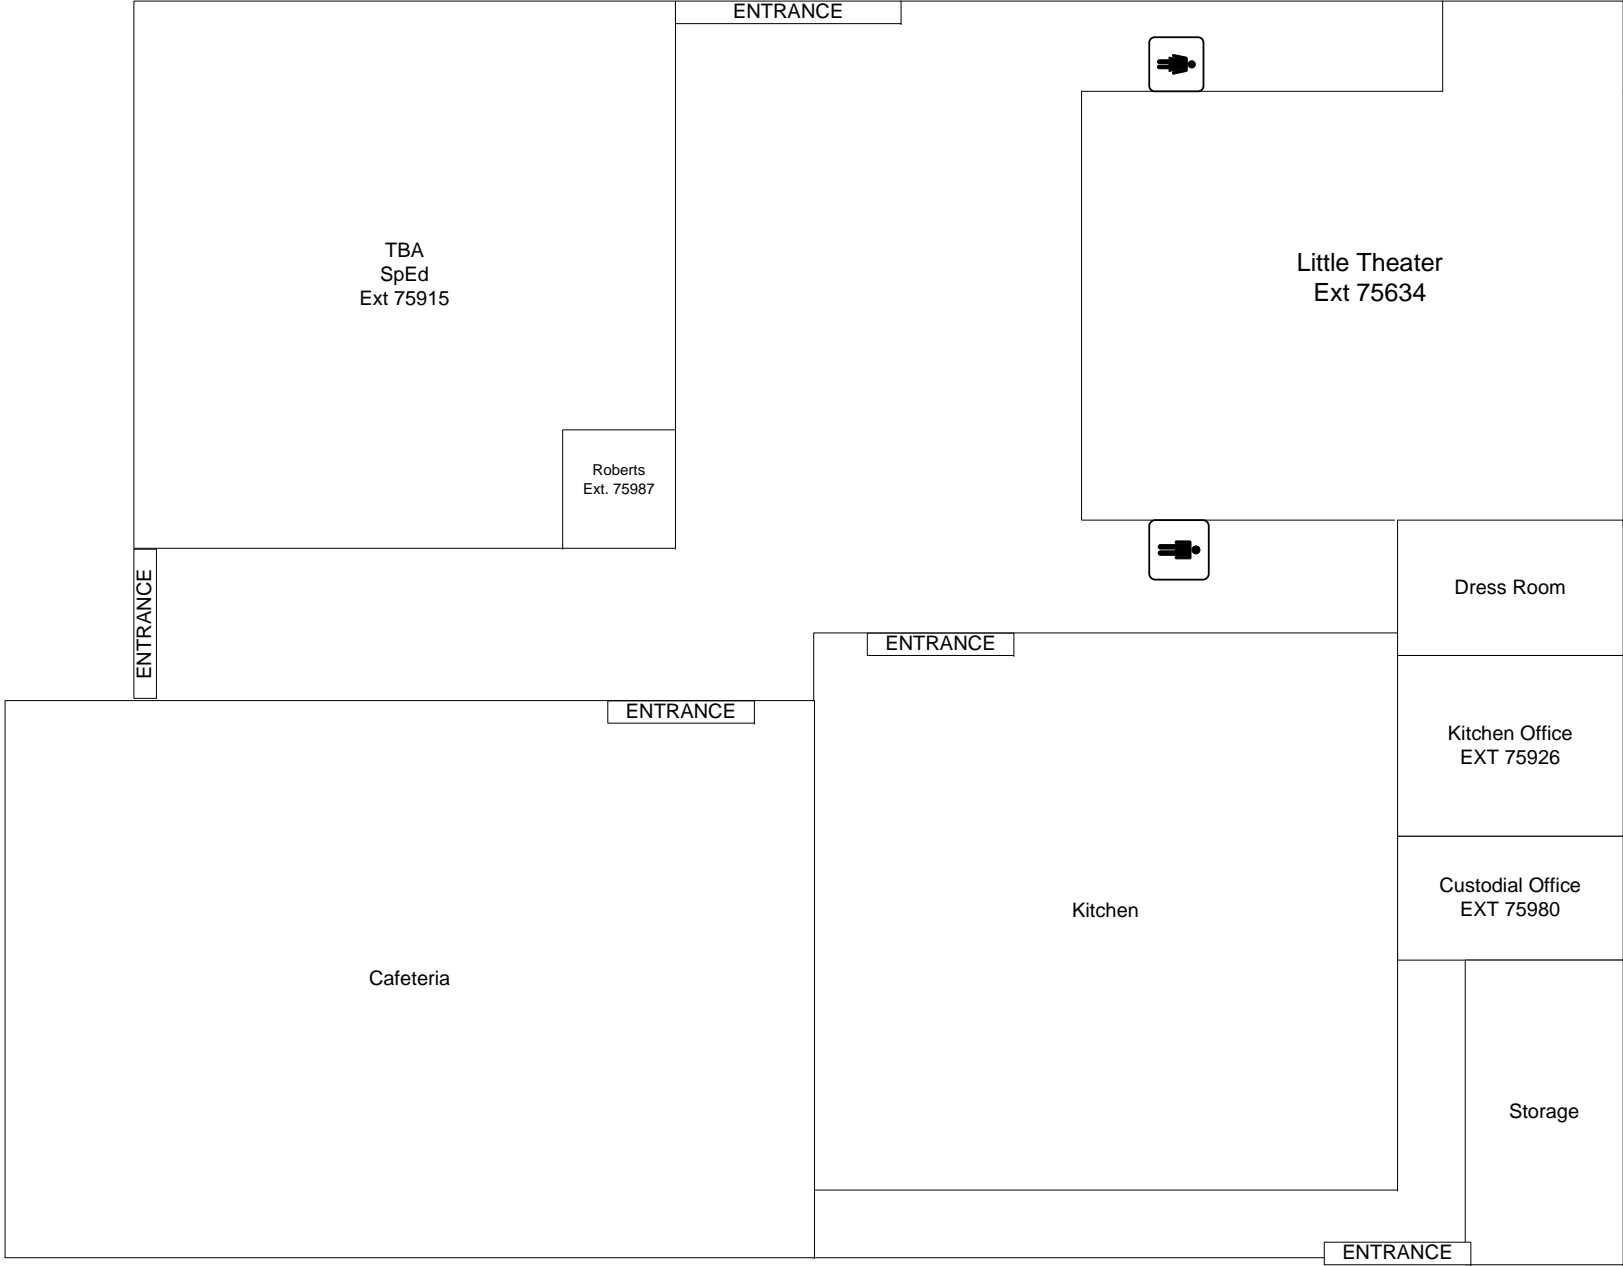

Cafeteria/Theater 2013 - 2014

-NOT TO SCALE-