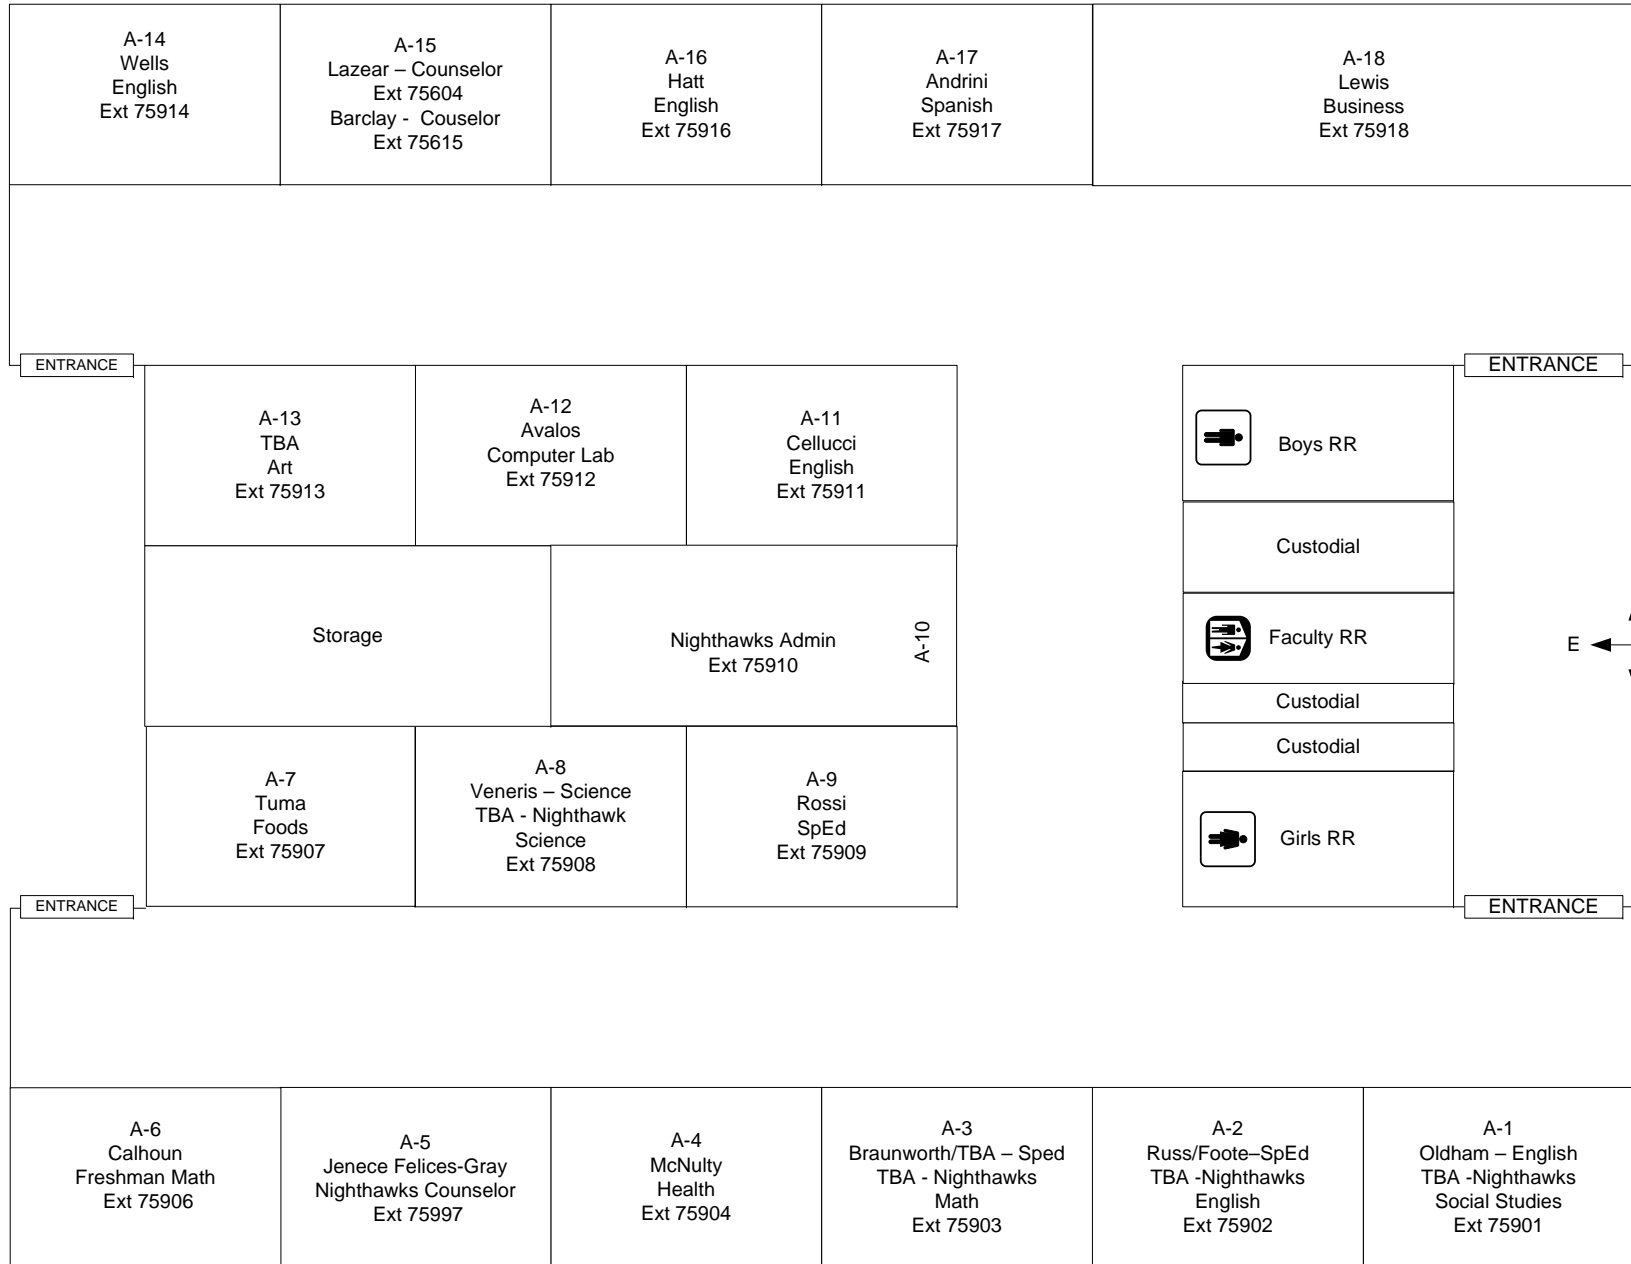

Sutro Street
WEST PARKING LOT

EAST PARKING LOT

Industrial Arts Building

Building C

Building D

Building B

Library Building

South Gym
North Gym

New Gym

Building A

Administration Building

Cafeteria/Theater

McCarran Boulevard

Procter Hug High School Campus Map

Administration Building 2013 - 2014

-NOT TO SCALE-

Library 2013-2014

-NOT TO SCALE-

Cafeteria/Theater 2013 - 2014

-NOT TO SCALE-

A BUILDING 2013 - 2014

-NOT TO SCALE-

B BUILDING 2013 - 2014

-NOT TO SCALE-