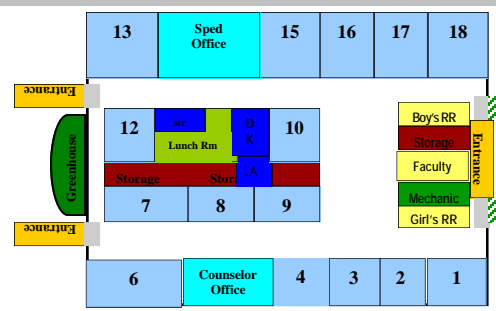

Sutro Street
WEST PARKING LOT

EAST PARKING LOT

Industrial Arts Building

Building C

Building D

Building B

Library Building

South Gym
North Gym

New Gym

Building A

Administration Building

Cafeteria/Theater

McCarran Boulevard

Procter Hug High School Campus Map

Administration Building 2013 - 2014

-NOT TO SCALE-