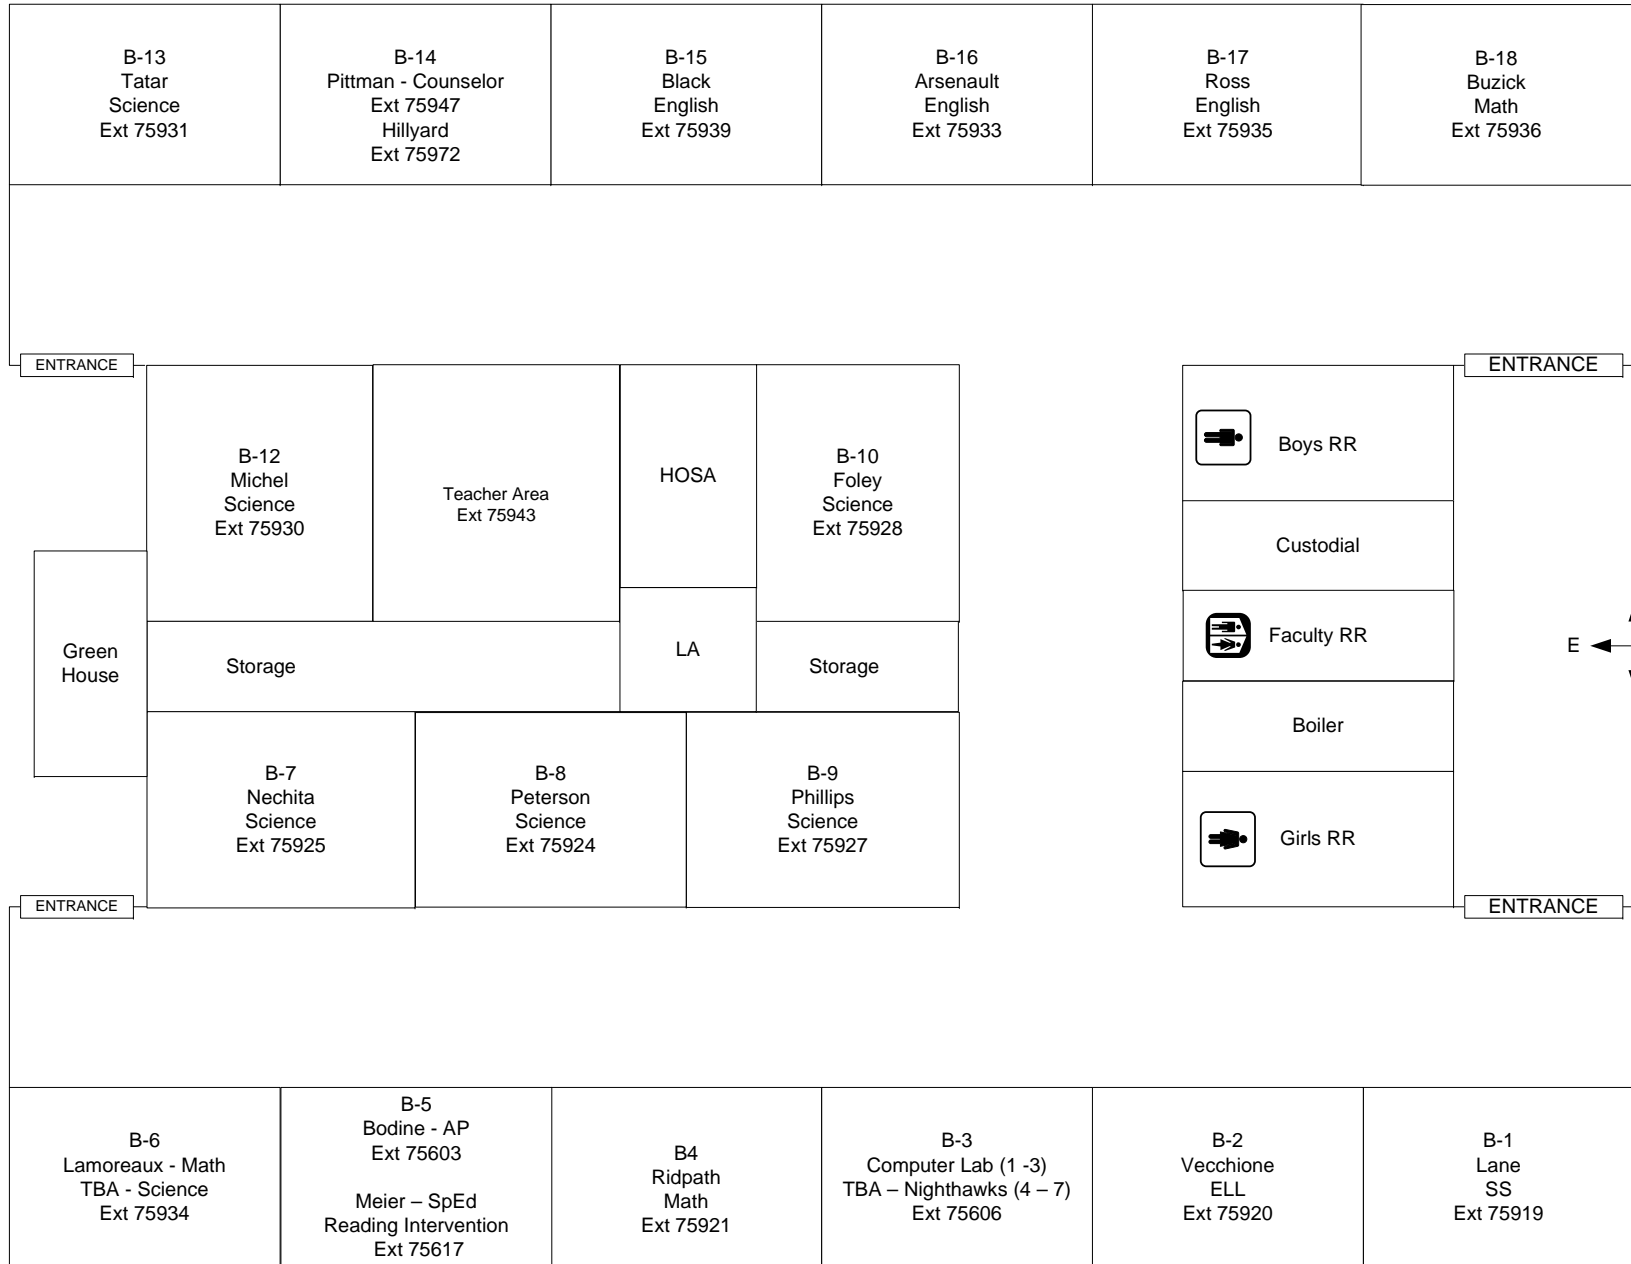

Sutro Street
WEST PARKING LOT

EAST PARKING LOT

Industrial Arts Building

Building C

Building D

Building B

Library Building

South Gym
North Gym

New Gym

Building A

Administration Building

Cafeteria/Theater

McCarran Boulevard

Procter Hug High School Campus Map

Administration Building 2013 - 2014

-NOT TO SCALE-

Library 2013-2014

-NOT TO SCALE-

Cafeteria/Theater 2013 - 2014

-NOT TO SCALE-

A BUILDING 2013 - 2014

-NOT TO SCALE-

B BUILDING 2013 - 2014

-NOT TO SCALE-