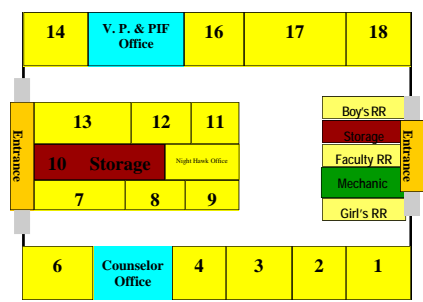

Sutro Street
WEST PARKING LOT

EAST PARKING LOT

Industrial Arts Building

Building C

Building D

Building B

Library Building

South Gym
North Gym

New Gym

Building A

Administration Building

Cafeteria/Theater

McCarran Boulevard

Procter Hug High School Campus Map

Administration Building 2013 - 2014

-NOT TO SCALE-