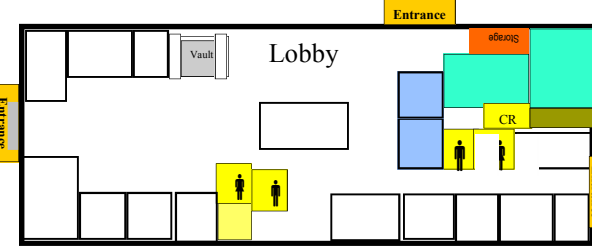

TENNIS COURT / BASEBALL FIELD

Primary off campus

EVACUATION ASSEMBLY AREA

Primary on Campus

S
u
t
r
o
S
t
r
e
e
t

W
E
S
T
P
A
R
K
I
N
G
L
O
T

EVACUATION ASSEMBLY AREA

Secondary on campus

Library Building

Bennett

Building A

Barclay Lazear A

Administration Building

Cafeteria/Theater

McCarran Boulevard

Procter Hug High School Campus Map