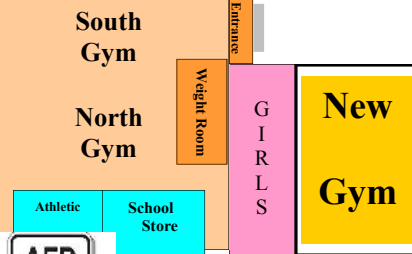

TENNIS COURT / BASEBALL FIELD

Primary off campus

EVACUATION ASSEMBLY AREA

Primary on Campus

S
u
t
r
o
S
t
r
e
e
t

W
E
S
T
P
A
R
K
I
N
G
L
O
T

EVACUATION ASSEMBLY AREA

Secondary on campus

E
A
S
T
P
A
R
K
I
N
G
L
O
T

Industrial Arts Building

Walker IA-C

Building C

Feyersinger Sweder C & D

Building D

Building B

Hilliard Pittman B

Library Building

Bennett

Building A

Barclay Lazear A

Administration Building

Cafeteria/Theater

McCarran Boulevard

Procter Hug High School Campus Map