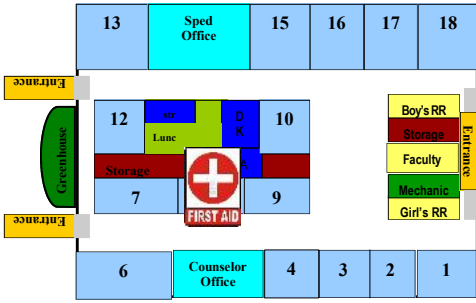

TENNIS COURT / BASEBALL FIELD

Primary off campus

EVACUATION ASSEMBLY AREA

Primary on Campus

S
u
t
r
o
S
t
r
e
e
t

W
E
S
T
P
A
R
K
I
N
G
L
O
T

EVACUATION ASSEMBLY AREA

Secondary on campus

E
A
S
T
P
A
R
K
I
N
G
L
O
T

Industrial Arts Building

Walker IA-C

Building C

Feyersinger Sweder C & D

Building D

Building B

Hilliard Pittman B

Library Building

Bennett

Building A

Barclay Lazear A

Administration Building

Cafeteria/Theater

McCarran Boulevard

Procter Hug High School Campus Map