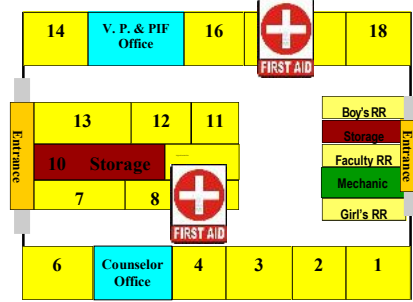

TENNIS COURT / BASEBALL FIELD

Primary off campus

EVACUATION ASSEMBLY AREA

Primary on Campus

S
u
t
r
o
S
t
r
e
e
t

W
E
S
T
P
A
R
K
I
N
G
L
O
T

EVACUATION ASSEMBLY AREA

Secondary on campus

E
A
S
T
P
A
R
K
I
N
G
L
O
T

Industrial Arts Building

Walker IA-C

Building C

Feyersinger Sweder C & D

Building D

Building B

Hilliard Pittman B

Library Building

Bennett

Building A

Barclay Lazear A

Administration Building

Cafeteria/Theater

McCarran Boulevard

Procter Hug High School Campus Map