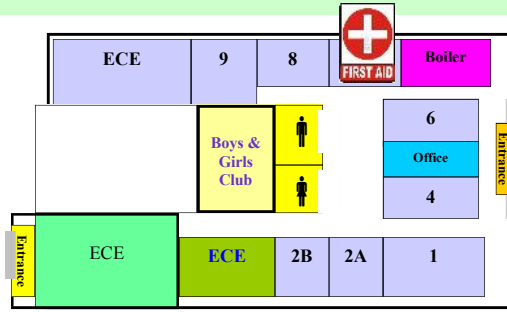

TENNIS COURT / BASEBALL FIELD

Primary off campus

EVACUATION ASSEMBLY AREA

Primary on Campus

S
u
t
r
o
S
t
r
e
e
t

W
E
S
T
P
A
R
K
I
N
G
L
O
T

EVACUATION ASSEMBLY AREA

Secondary on campus

E
A
S
T
P
A
R
K
I
N
G
L
O
T

Industrial Arts Building

Walker IA-C